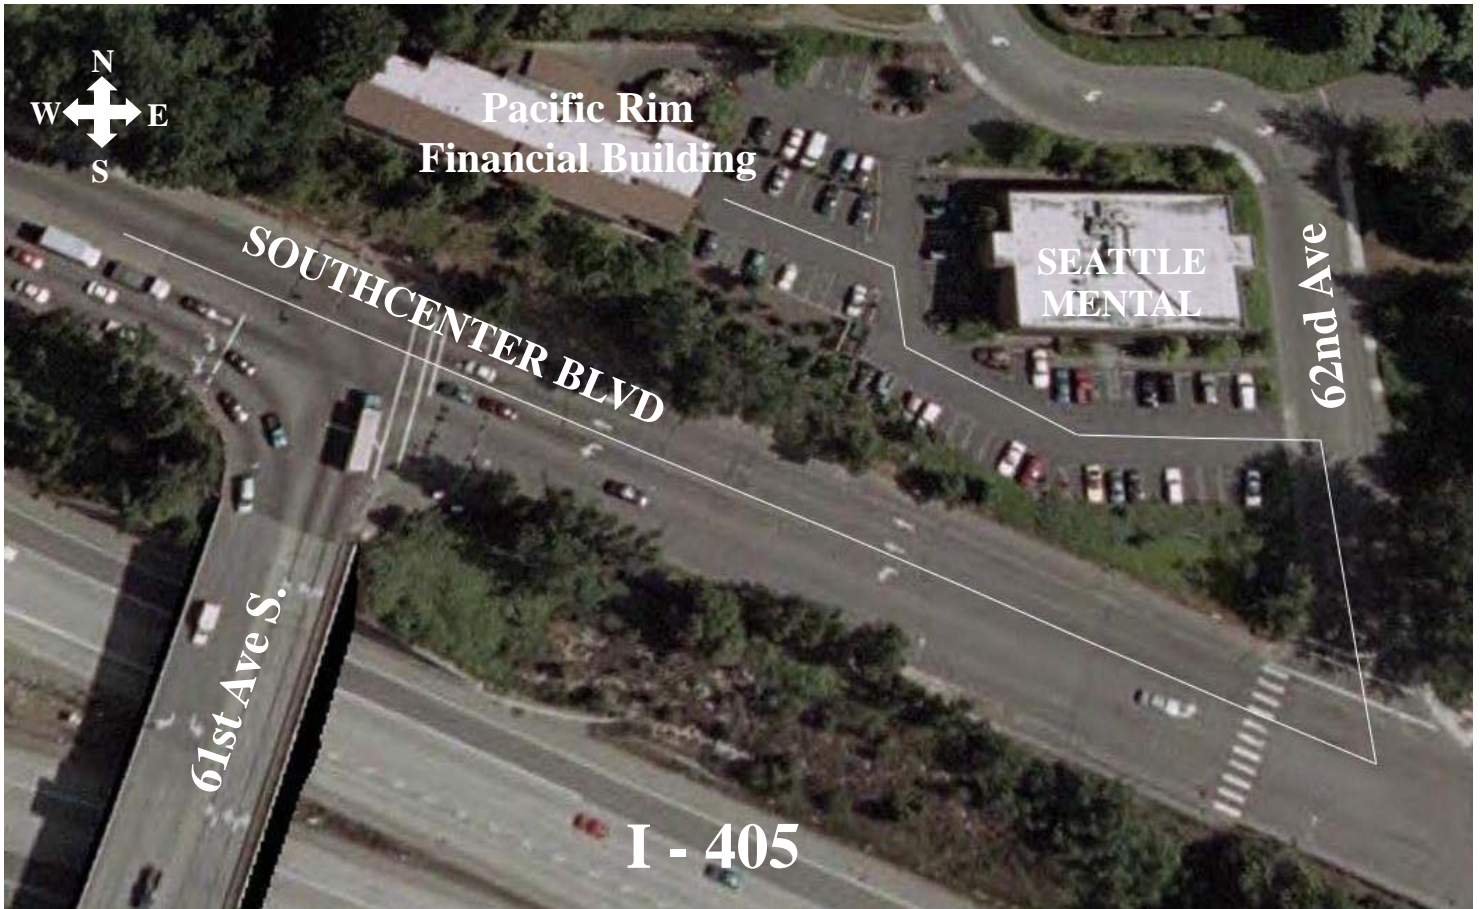

McKay Wealth Management

6000 Southcenter Blvd, Suite 70

Tukwila, WA 98188

Located in Pacific Rim Financial Building

Directions from I-5 South

Take Exit 153 toward Southcenter Mall
Take Southcenter Pkwy North ramp (left hand lane)
Turn LEFT onto Southcenter Pkwy
Turn LEFT onto 61st Ave S
Turn RIGHT onto Southcenter Blvd
Turn LEFT onto 62nd Ave S
Take immediate LEFT into driveway
Second building is Pacific Rim Financial Building

Directions from I-5 North

Take Exit 154B toward Southcenter Blvd
Turn LEFT onto Southcenter Blvd
Turn LEFT onto 62nd Ave S
Take immediate LEFT into driveway
Second building is Pacific Rim Financial Building

Directions From I-405

Take the Southcenter Blvd exit
Exit toward Southcenter Mall, keep RIGHT
Turn RIGHT onto Southcenter Blvd
Turn LEFT onto 62nd Ave S
Take immediate LEFT into driveway
Second building is Pacific Rim Financial Building

Directions from 518 East

Take the S. 154th St exit toward Wa-99
Turn LEFT onto S 154th ST
S 154th ST becomes Southcenter Blvd
Turn LEFT onto 62nd Ave S
Take immediate LEFT into driveway
Second building is Pacific Rim Financial Bldg